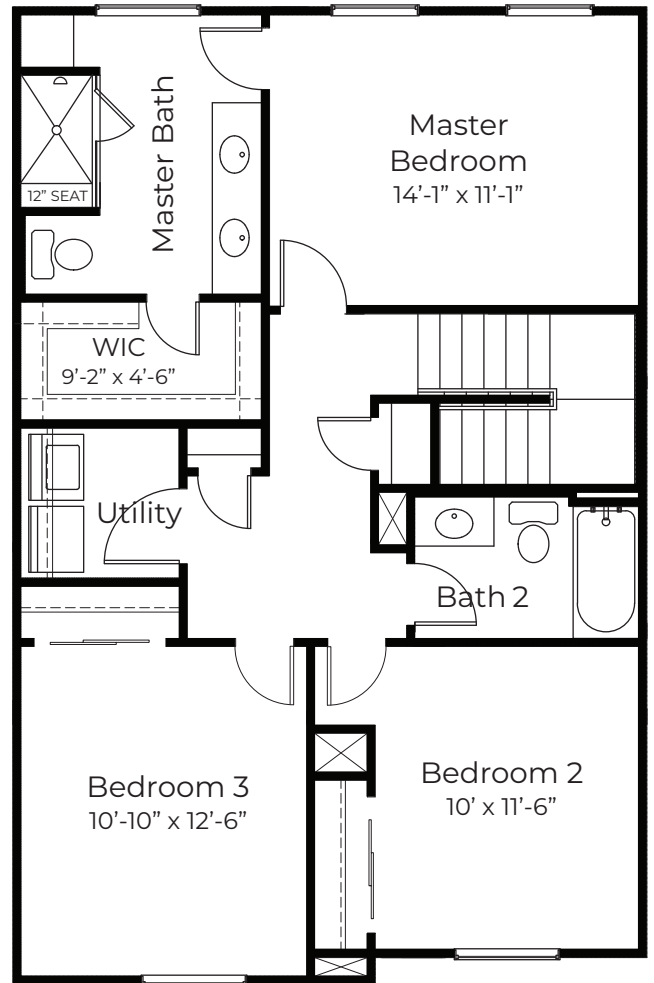

THE WHITNEY

Plan C • 1631 sq.ft. • 3 Bedroom • 2.5 Bathrooms • 2 Story

First Floor

Second Floor

PROMINENCE H O M E S

It's where you **LIVE**

*Square footage is approximate. Floorplans may vary slightly by elevation. Subject to change without notice. Optional features available at additional cost. 7/9/20