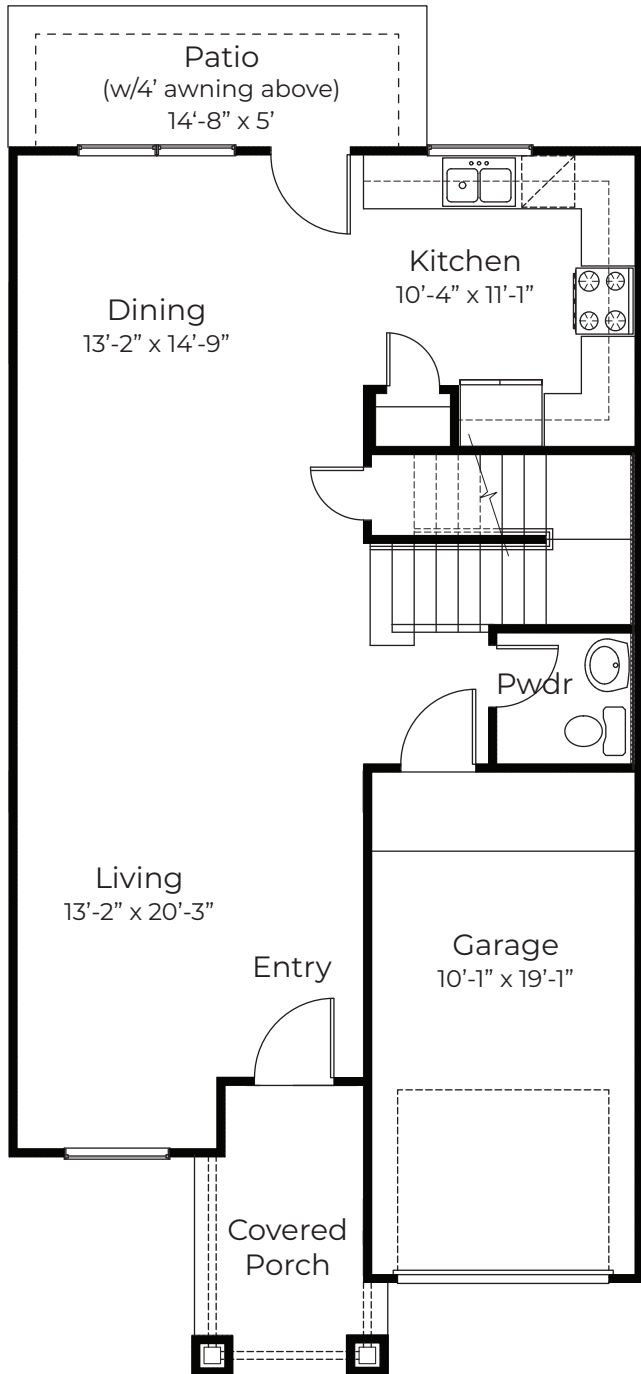

THE WHITNEY

Plan C • 1631 sq.ft. • 3 Bedroom • 2.5 Bathrooms • 2 Story

First Floor

Second Floor

PROMINENCE H O M E S

It's where you **LIVE**

*Square footage is approximate. Floorplans may vary slightly by elevation. Subject to change without notice. Optional features available at additional cost. 7/9/20