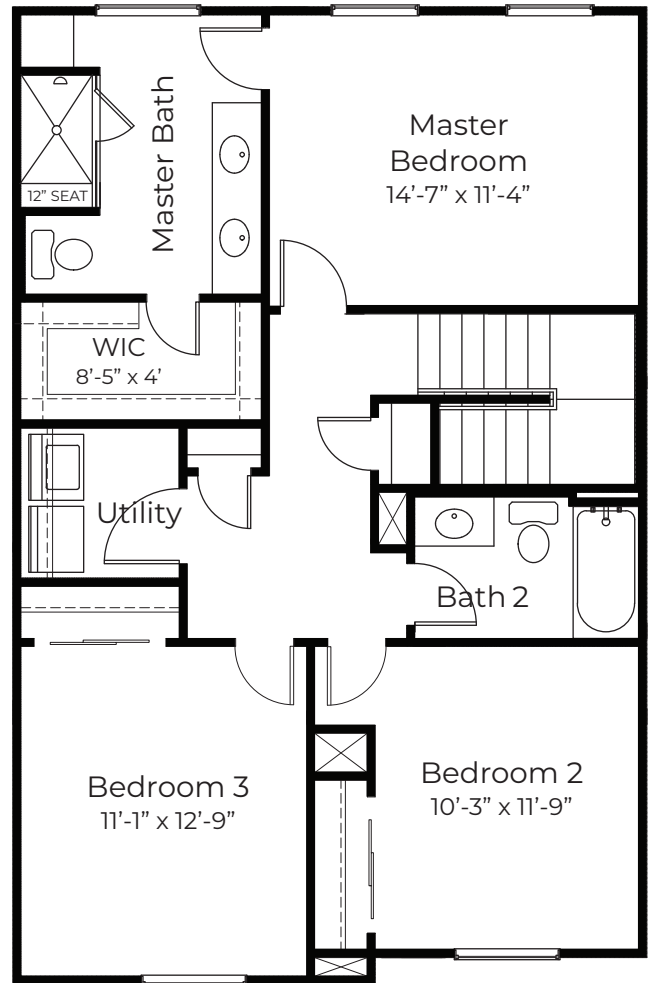

THE WHITNEY

Plan C • 1631 sq.ft. • 3 Bedroom • 2.5 Bathrooms • 2 Story

First Floor

Second Floor

PROMINENCE H O M E S

It's where you **LIVE**

*Square footage is approximate. Floorplans may vary slightly by elevation. Subject to change without notice. Optional features available at additional cost. 5/6/20