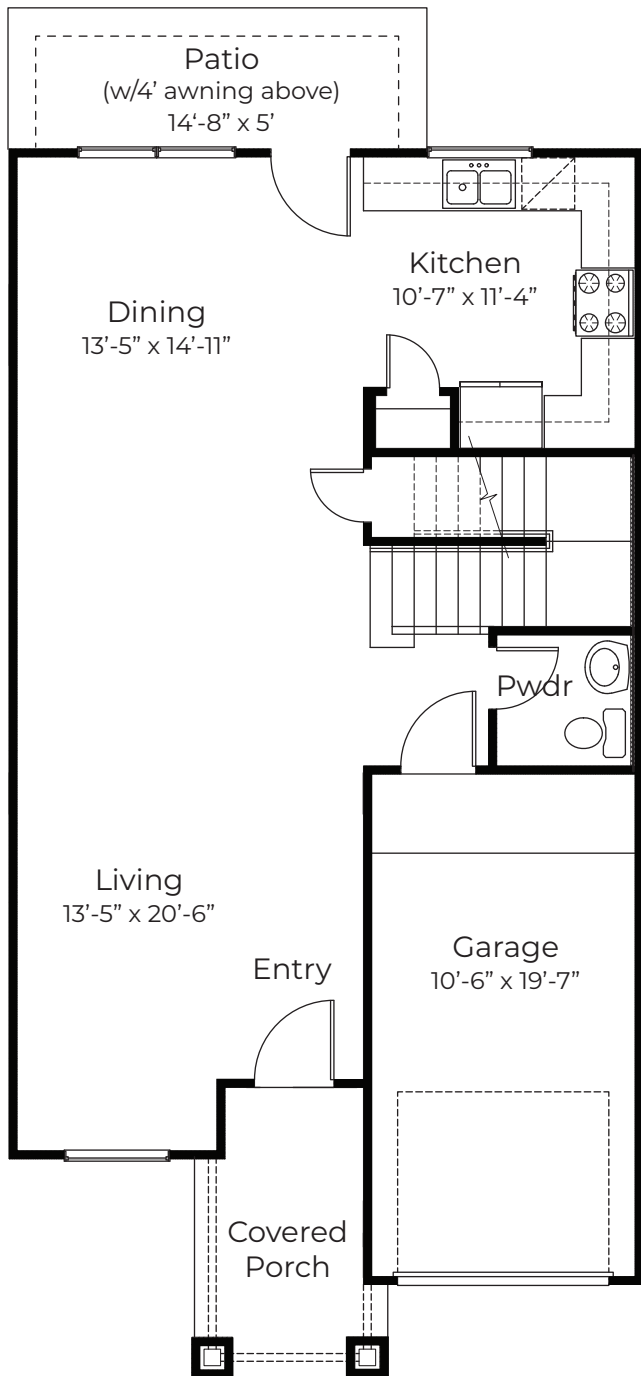

THE WHITNEY

Plan C • 1631 sq.ft. • 3 Bedroom • 2.5 Bathrooms • 2 Story

First Floor

Second Floor

PROMINENCE H O M E S

It's where you **LIVE**

*Square footage is approximate. Floorplans may vary slightly by elevation. Subject to change without notice. Optional features available at additional cost. 5/6/20